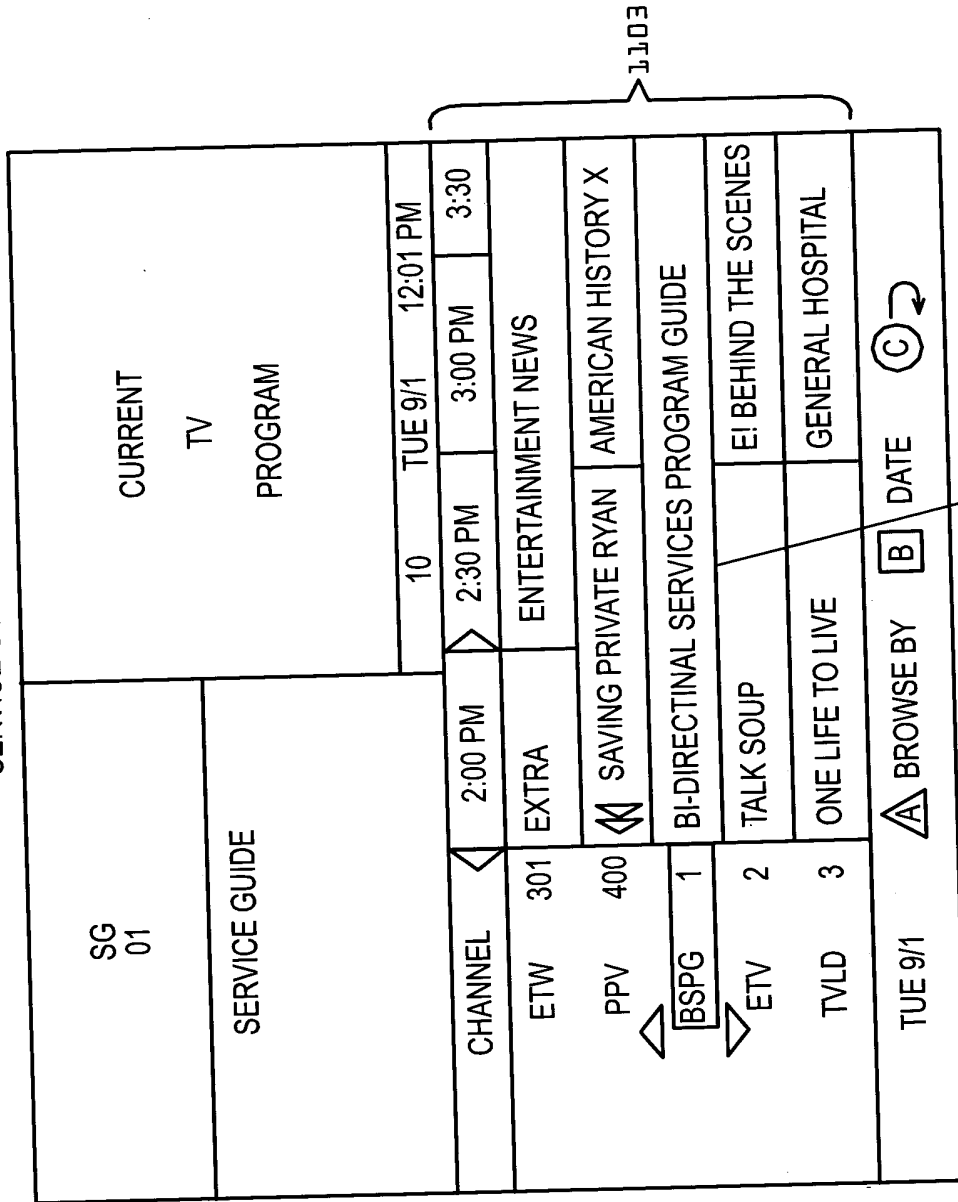

8/20

Fig. 8

Fig. 9

11/20

INTERACTIVE PROGRAM GUIDE ACCESS TO
 SERVICE GUIDE

Fig. 11

670

BI-DIRECTIONAL SERVICES PROGRAMMING GUIDE		CURRENT TELEVISION PROGRAM		
CHANNEL	2:00 PM	2:30 PM	3:00 PM	3:30
200	INTRODUCTION TO LAW SEMINAR			
201	GET RICH QUICK CLASSES			
202	TALK LIVE WITH A FORD MECHANIC			
203	LADY LUCINDA'S PSYCHIC HOTLINE			